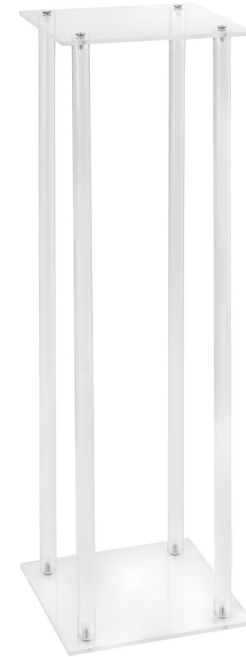

Square

Rectangle

Canopy

Arch Styles – Circle

Partial Flowers

Full Flowers

Arch Styles – Gazebo

Top Center Flowers

Freeform
Sporadic
Playful & Messy
Varied Textures

Tall Centerpiece Stands

Hurricane Vase
24" Tall

Trumpet Vase
29" Tall

Clarinet Vase
23" Tall

Clear Acrylic
Stand
33" Tall

Gold Metal
Stand
29" Tall

Tall Centerpiece Sizes

5' Guest Table
12-16" Centerpiece

8' Guest Table
16-22" Centerpiece

Short Centerpiece Styles

3 Pillar Candles
& Greenery

Greenery Garland
& Pillar Candles

3 Floating Candles
w/ Orchids

Flower Garland
& Pillar Candles