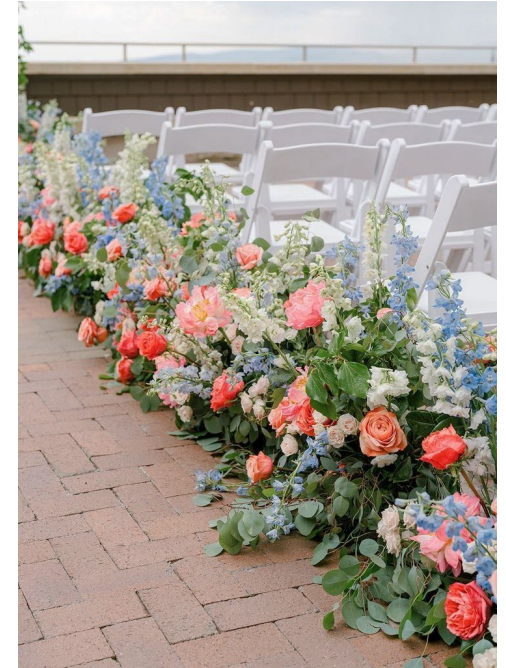

Continuous
Arrangements